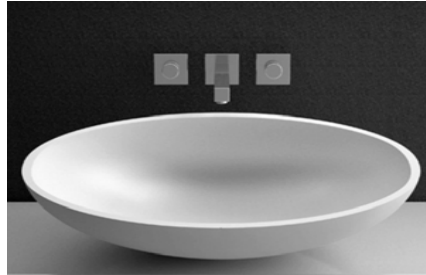

GLASS DESIGN KOOL XL COUNTER TOP WASH BASIN 650 X 400 X H:172 MM
 CODE- FCS/GD/KOOLXLP001

ZAZZERI- MOON 3 HOLE WALL MOUNTED BASIN MIXER
 CODE- FCS/ZZ/3900-C113-A00-CRCR +FCS/ZZ/3900-AL01-A00-CRCR

SHOWER AREA